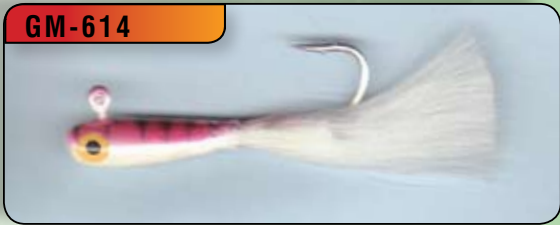

# 1/4 oz. GLASS MINNOW JIGS

ALL 1/4 OUNCE MODELS SOLD BY THE DOZEN PER CARD

GM-214

GMG-214

GM-614

GMG-614