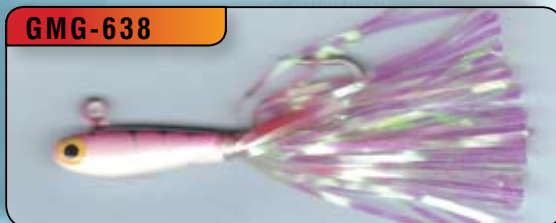

# 3/8 oz. GLASS MINNOW JIGS

ALL 3/8 OUNCE MODELS SOLD BY THE DOZEN PER CARD

GM-238

GMG-238

GM-638

GMG-638

GM-7038

GMG-7038

# SKINNY WATER JIGS

ALL 1/4 & 3/8 OUNCE MODELS SOLD INDIVIDUALLY

SWBK - 1/4

SWBK - 3/8

SWBN - 1/4

SWBN - 3/8

SWT - 1/4

SWT - 3/8